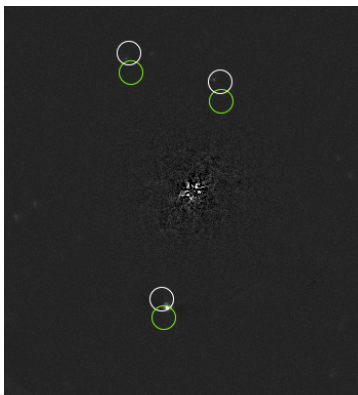

# Optical Design and Image Post-Processing for the Direct Imaging of Exoplanets

Tyler McCabe

Mentors: Brian Hicks and Neil Zimmerman

## Hubble NICMOS Images

HD106797

HD169142

Very Large Telescope SPHERE Images

Single-mode  
Fiber Array  
(SFA)  
Interferometer

Radial Shear  
Nulling  
Coronagraph  
(RSNC)