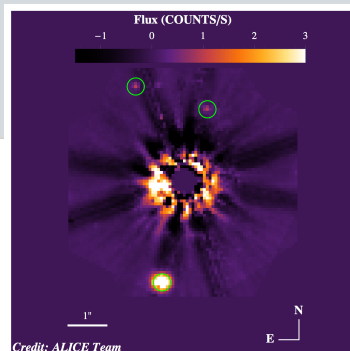

# Optical Design and Image Post-Processing for the Direct Imaging of Exoplanets

Tyler McCabe

Mentors: Brian Hicks and Neil Zimmerman

## Hubble NICMOS Images

HD106797

HD169142

Very Large Telescope SPHERE Images

Single-mode  
Fiber Array  
(SFA)  
Interferometer

Radial Shear  
Nulling  
Coronagraph  
(RSNC)