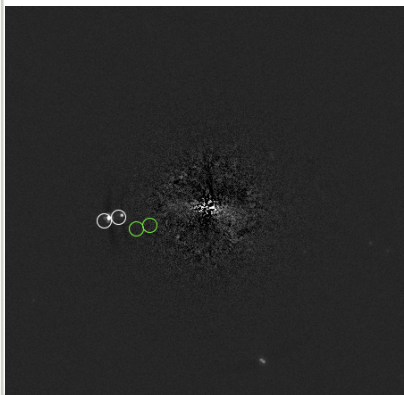

# Optical Design and Image Post-Processing for the Direct Imaging of Exoplanets

Tyler McCabe

Mentors: Brian Hicks and Neil Zimmerman

## Hubble NICMOS Images

HD106797

HD169142

Very Large Telescope SPHERE Images

Single-mode  
Fiber Array  
(SFA)  
Interferometer

Radial Shear  
Nulling  
Coronagraph  
(RSNC)