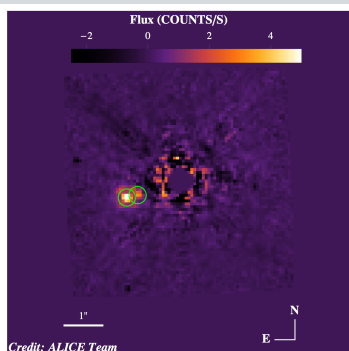

# Optical Design and Image Post-Processing for the Direct Imaging of Exoplanets

Tyler McCabe

Mentors: Brian Hicks and Neil Zimmerman

## Hubble NICMOS Images

HD106797

HD169142

Very Large Telescope SPHERE Images

Single-mode  
Fiber Array  
(SFA)  
Interferometer

Radial Shear  
Nulling  
Coronagraph  
(RSNC)