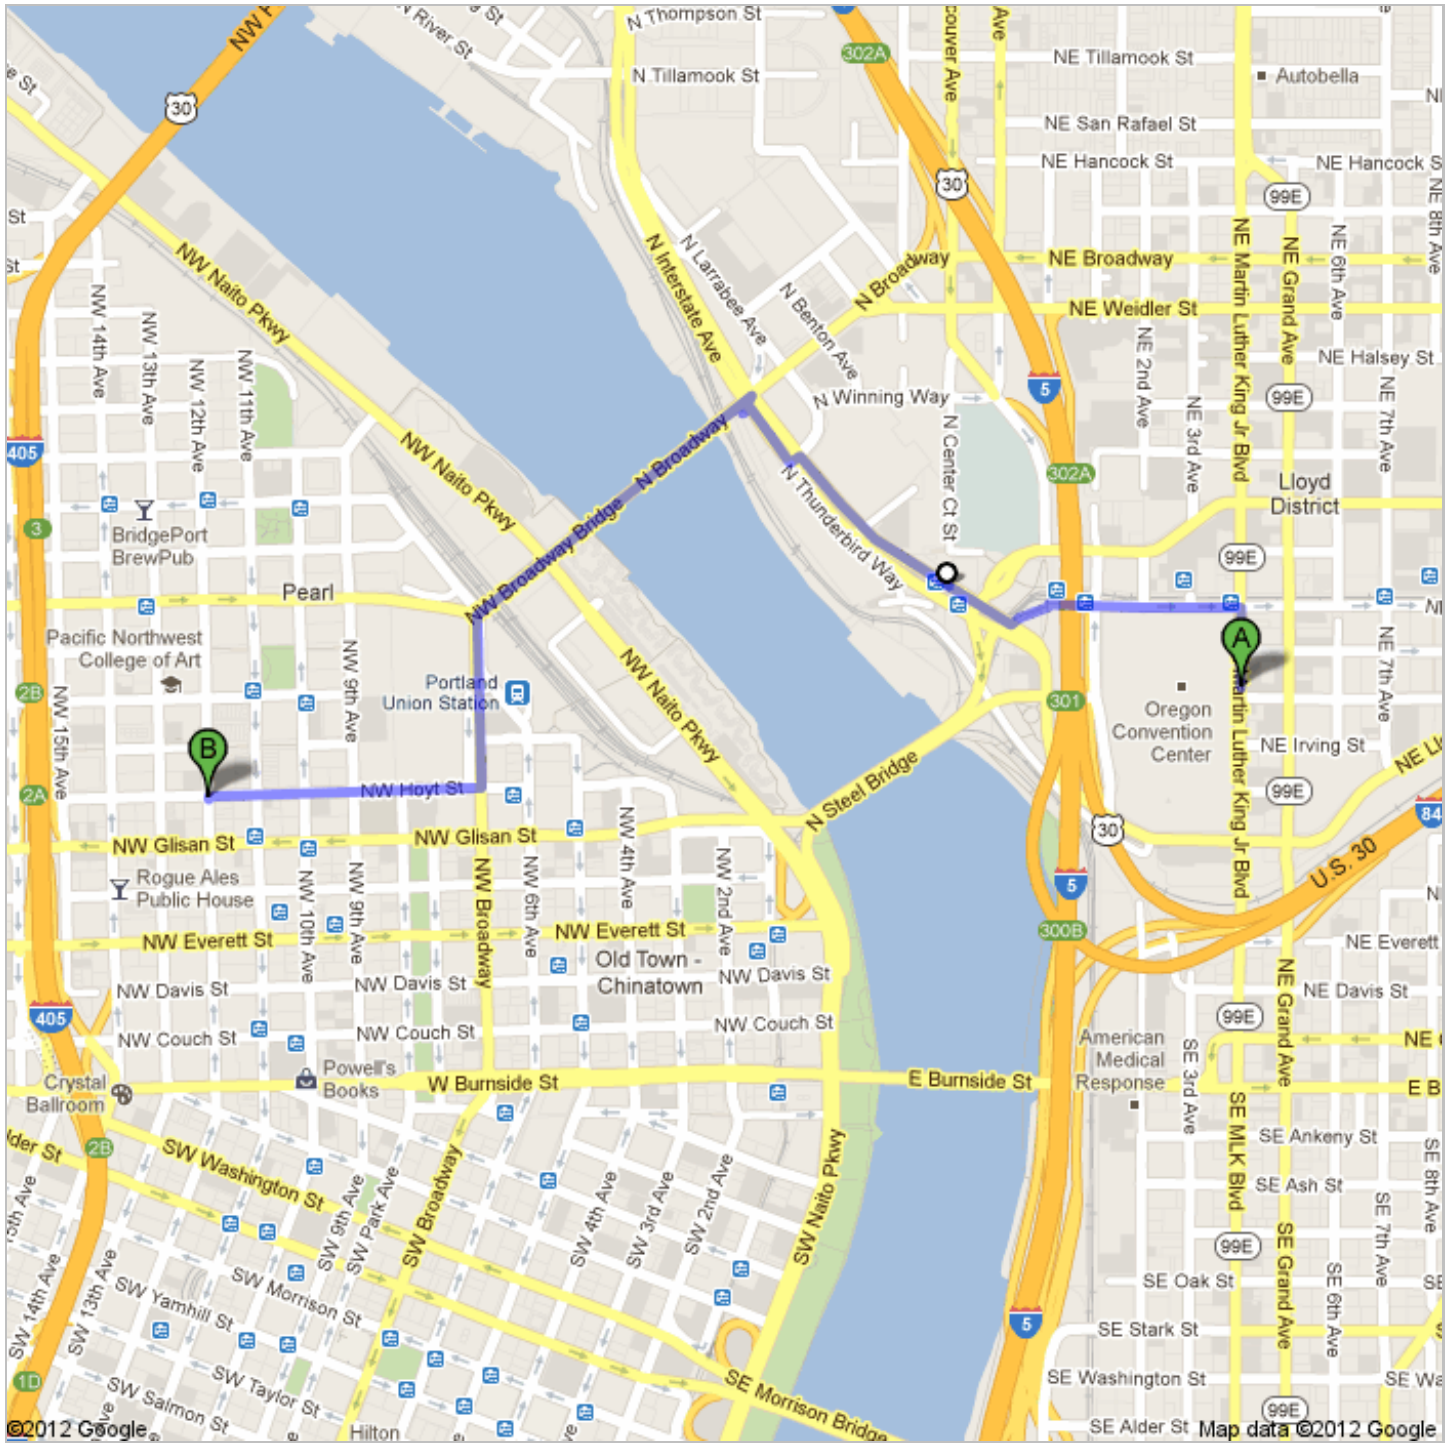

Directions to Oba Restaurant, 555 Northwest 12th Avenue, Portland, OR 97209
1.5 mi – about 30 mins

Walking directions are in beta.
Use caution – This route may be missing sidewalks or pedestrian paths.

A Oregon Convention Center, 777 NE ML King Blvd., Portland, OR 97232

- | | | |
|------------------------------------------------------------------------------------|---------------------------------------------------------------------------------------------------------------------|---------------------------|
| | 1. Head north on NE Martin Luther King Jr Blvd toward Northeast Pacific Street
About 2 mins | go 427 ft
total 427 ft |
|  | 2. Turn left onto NE Holladay St
About 3 mins | go 0.2 mi
total 0.3 mi |
|  | 3. Turn left onto Rose Quarter Terrace/NE Wheeler Ave | go 13 ft
total 0.3 mi |
|  | 4. Turn right toward N Interstate Ave | go 223 ft
total 0.3 mi |
|  | 5. Turn right onto N Interstate Ave
About 5 mins | go 0.3 mi
total 0.6 mi |
|  | 6. Turn left onto N Larrabee Ave | go 66 ft
total 0.6 mi |
|  | 7. Turn right onto N Interstate Ave
About 1 min | go 364 ft
total 0.7 mi |
|  | 8. Turn left toward N Broadway/NW Broadway Bridge
Take the stairs
About 57 secs | go 151 ft
total 0.7 mi |
|  | 9. Slight right onto N Broadway/NW Broadway Bridge
About 6 mins | go 0.4 mi
total 1.1 mi |
|  | 10. Turn left onto NW Broadway
About 4 mins | go 0.2 mi
total 1.2 mi |
|  | 11. Turn right onto NW Hoyt St
About 6 mins | go 0.3 mi
total 1.5 mi |
|  | 12. Turn left onto NW 12th Ave
Destination will be on the right | go 13 ft
total 1.5 mi |

B Oba Restaurant, 555 Northwest 12th Avenue, Portland, OR 97209

These directions are for planning purposes only. You may find that construction projects, traffic, weather, or other events may cause conditions to differ from the map results, and you should plan your route accordingly. You must obey all signs or notices regarding your route.