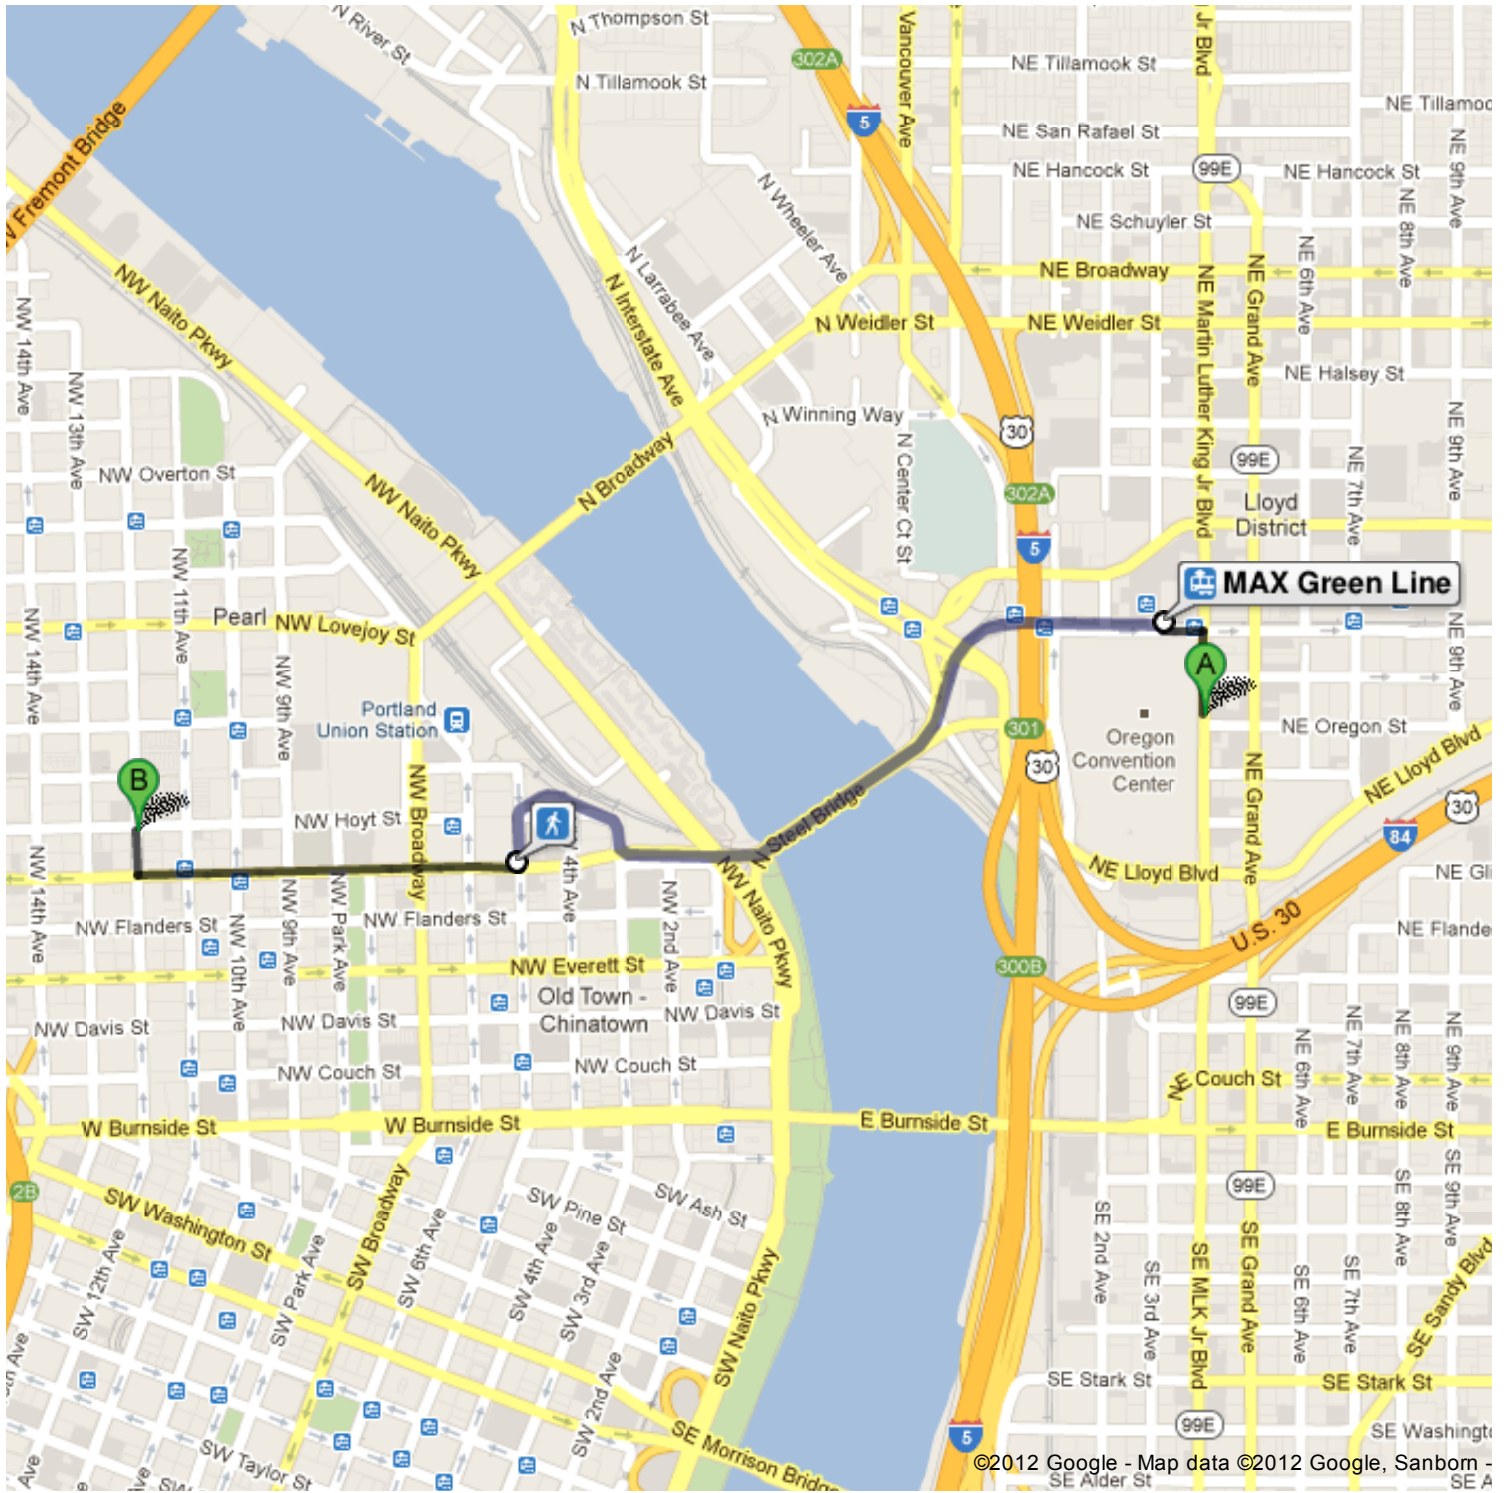

Start **Oregon Convention Center, 777 NE ML King Blvd., Portland, OR 97232**

End **Oba Restaurant, 555 Northwest 12th Avenue, Portland, OR 97209**

When 7/25/12 after 1:32pm

Cost free (vs. \$0.89 driving)

Duration 18 mins total

Going to TES-VI workshop dinner

©2012 Google - Map data ©2012 Google, Sanborn - SE A

A Oregon Convention Center, 777 NE ML King Blvd., Portland, OR 97232

 Walk to Convention Center MAX Station About 3 mins

 Walk to Oba Restaurant, 555 Northwest 12th Avenue, Portland, OR 97209

B Oba Restaurant, 555 Northwest 12th Avenue, Portland, OR 97209

Local agency information: TriMet

These directions are for planning purposes only. You may find that construction projects, traffic, weather, or other events may cause conditions to differ from the map results, and you should plan your route accordingly. You must obey all signs or notices regarding your route.

Map data ©2012 Google, Sanborn