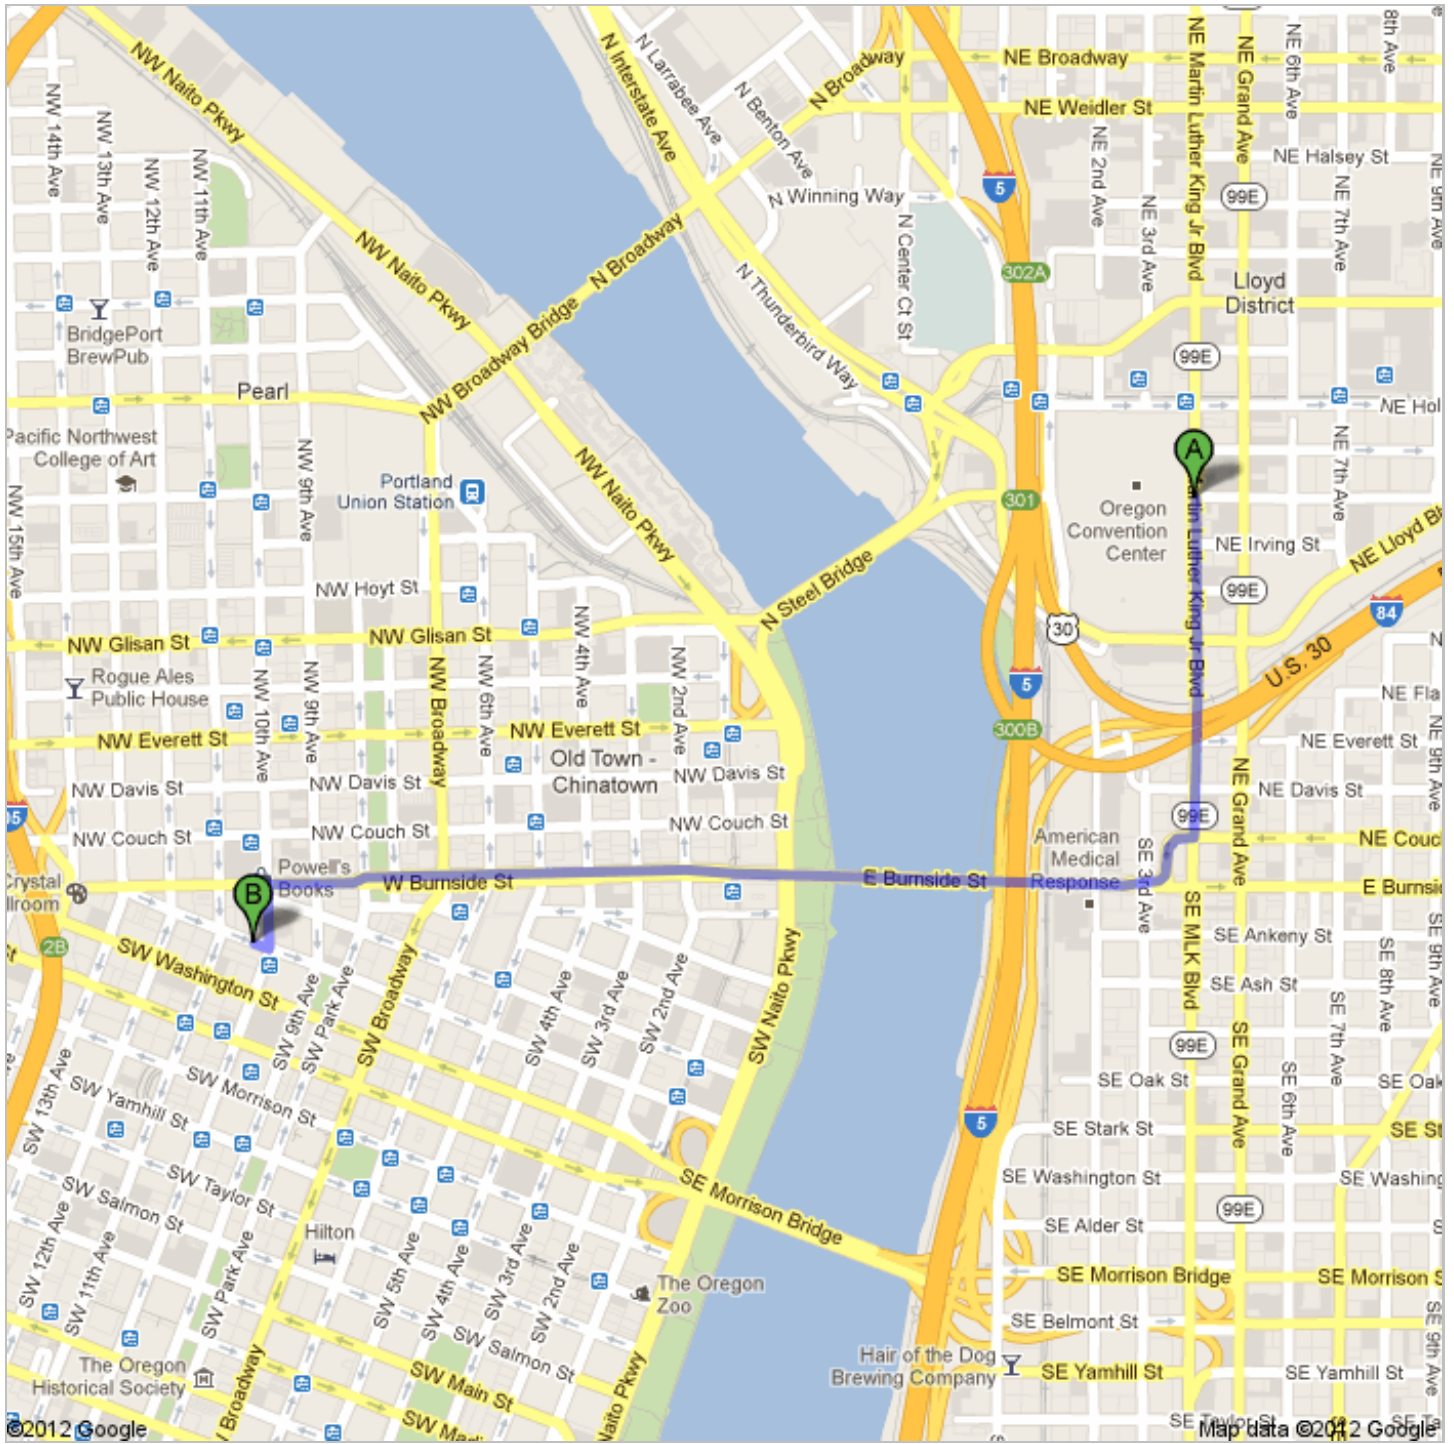

**Directions to 1014 SW Stark St, Portland, OR 97205**  
1.4 mi – about 28 mins

**Walking directions are in beta.**  
Use caution – This route may be missing sidewalks or pedestrian paths.

**A** Oregon Convention Center, 777 NE ML King Blvd., Portland, OR 97232

- 1. Head **south** on **NE Martin Luther King Jr Blvd** toward **NE Irving St** go 0.3 mi  
total 0.3 mi  
About 7 mins
-  2. Turn right onto **NE Couch St** go 276 ft  
total 0.4 mi  
About 1 min
-  3. Slight right to stay on **NE Couch St** go 279 ft  
total 0.4 mi  
About 55 secs
- 4. Continue onto **E Burnside St** go 0.4 mi  
total 0.8 mi  
About 8 mins
-  5. Slight right onto **W Burnside St** go 0.5 mi  
total 1.3 mi  
About 10 mins
-  6. Turn left onto **SW 10th Ave** go 348 ft  
total 1.4 mi  
About 1 min
-  7. Turn right onto **SW Stark St** go 85 ft  
total 1.4 mi  
Destination will be on the left

**B** 1014 SW Stark St, Portland, OR 97205

These directions are for planning purposes only. You may find that construction projects, traffic, weather, or other events may cause conditions to differ from the map results, and you should plan your route accordingly. You must obey all signs or notices regarding your route. Map data ©2012 Google, Sanborn

Directions weren't right? Please find your route on [maps.google.com](http://maps.google.com) and click "Report a problem" at the bottom left.