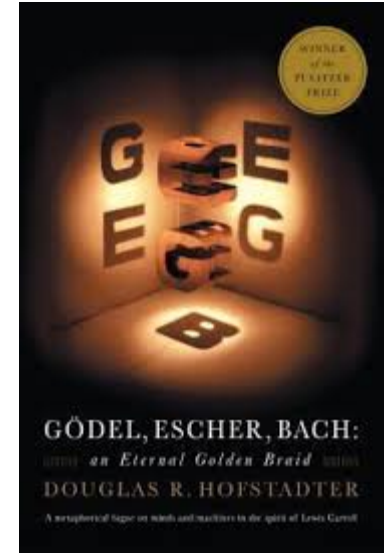

A large, stylized silhouette of a bird in flight, viewed from above. The wings are spread wide, and the tail is visible. The bird is rendered in shades of blue and brown, with a semi-transparent effect that allows the text behind it to be visible.

Remembering Neil Gehrels

- A Golden Braid:
 - Brave
 - Passionate
 - True
- From Douglas Hofstadter:
Gödel, Escher, Bach: An Eternal Golden Braid (1979)

Stanley Hotel – Estes Park, CO - 1997

By Renoman58 - Own work, CC BY-SA 3.0, <https://commons.wikimedia.org/w/index.php?curid=21728686>