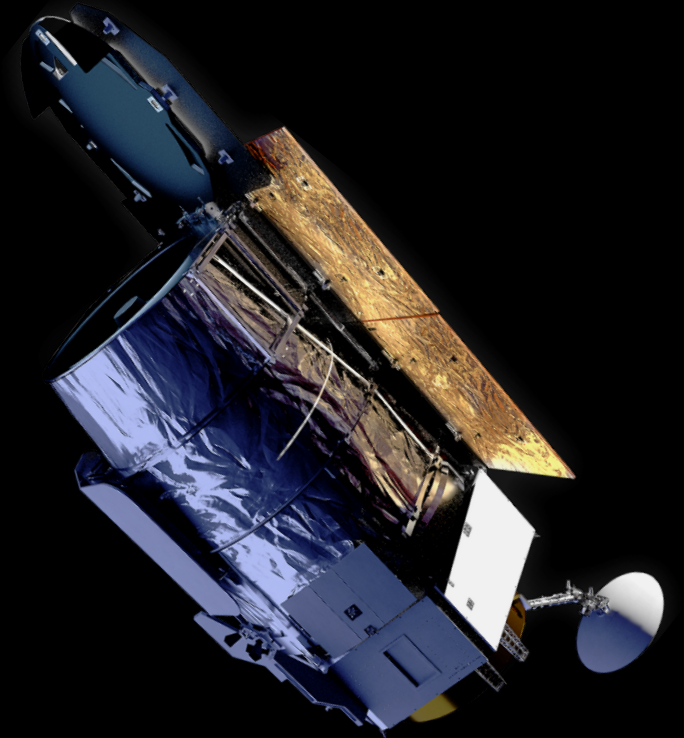

GLAST

Gamma-ray Large Area Space Telescope

WFIRST

Wide Field Infrared Survey Telescope

PRT

February 2012

WFIRST - AFTA Science Definition Team Meeting
April 1, 2014 - Martine Institute, Maryland

GLAST

Gamma-ray Large Area Space Telescope

WFIRST

Wide Field Infrared Survey Telescope