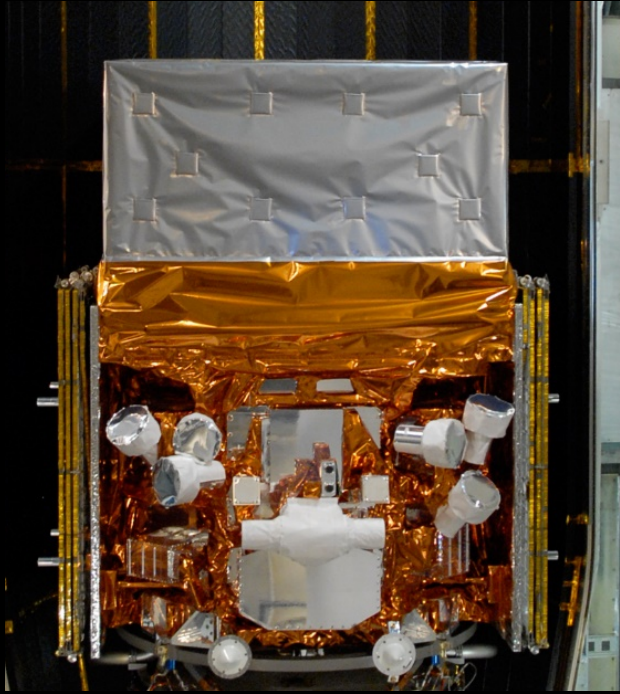

GLAST

Gamma-ray Large Area Space Telescope

WFIRST

Wide Field Infrared Survey Telescope

PRT

February 2012

WFIRST - AFTA Science Definition Team Meeting
April 1, 2014 - Martine Institute, Maryland

GLAST

Gamma-ray Large Area Space Telescope

WFIRST

Wide Field Infrared Survey Telescope