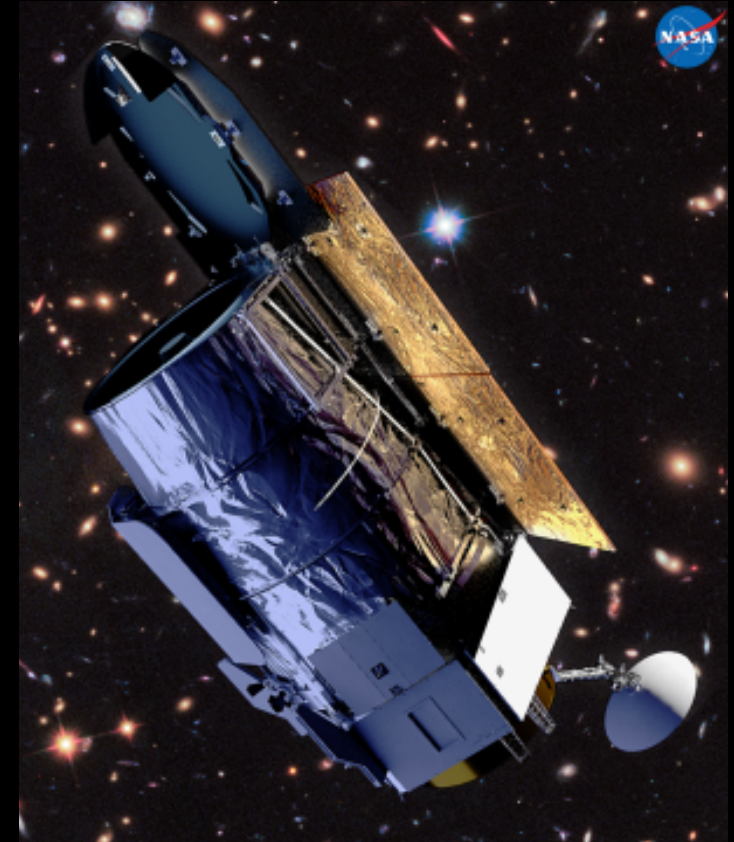

GLAST

Gamma-ray Large Area Space Telescope

WFIRST

Wide Field Infrared Survey Telescope

PRT

February 2012

WFIRST - AFTA Science Definition Team Meeting
April 1, 2014 - Martine Institute, Maryland

GLAST

Gamma-ray Large Area Space Telescope

WFIRST

Wide Field Infrared Survey Telescope